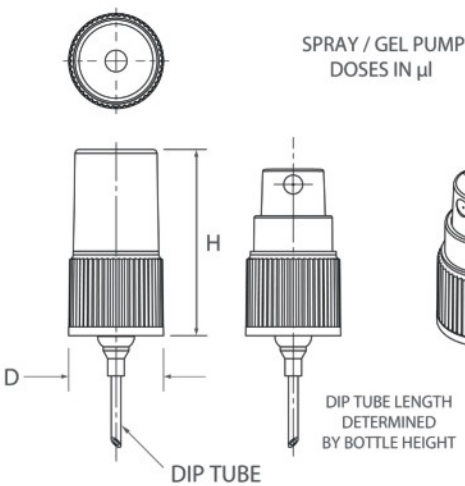

**SPS-20-BLUE(SC)**  
Fine Mist Sprayer  
Blue (Cap) 24/410

**SPS-20-GREEN(SC)**  
Fine Mist Sprayer  
Green (Cap) 24/410

**SPS-20-PINK(SC)**  
Fine Mist Sprayer  
Pink (Cap) 24/410

**SPS-20-PURPLE(SC)**  
Fine Mist Sprayer  
Purple (Cap) 24/410

# Mist Sprayers - SPS Range

**SPS-20-BLACK**  
 Fine Mist Sprayer  
 SPS-20 Black 24/410

**SPS-20-BLACK-28**  
 Fine Mist Sprayer Black  
 28/410

**SPS-20-NATURAL**  
 Fine Mist Sprayer  
 SPS-20 Natural 24/410